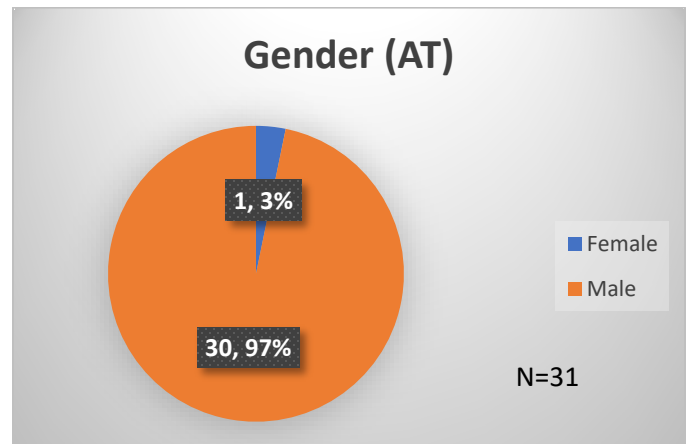

Daily Data Dashboard – September 5, 2024
Demographics for JTDC Population
Thursday Morning Midnight Count

Total # of probation Involved youth¹: 1,325

¹ Probation Active: Any youth who is pending sentencing with an active social history, has been formally placed on probation or supervision with Cook County Juvenile Probation on the date of the report.

*Age, Gender and Race for Criminal Court population (N=1) is not represented in this report.

Daily Data Dashboard – September 5, 2024
Demographics for JTDC Population
Thursday Morning Midnight Count