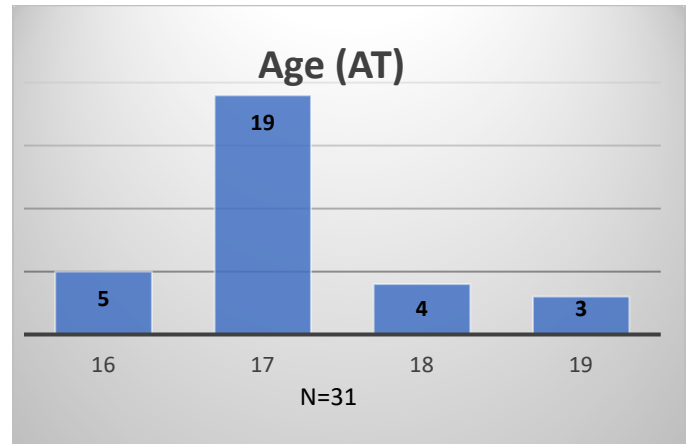

Daily Data Dashboard – September 5, 2024
Demographics for JTDC Population
Thursday Morning Midnight Count

Total # of probation Involved youth¹: 1,325

¹ Probation Active: Any youth who is pending sentencing with an active social history, has been formally placed on probation or supervision with Cook County Juvenile Probation on the date of the report.

*Age, Gender and Race for Criminal Court population (N=1) is not represented in this report.

Daily Data Dashboard – September 5, 2024
Demographics for JTDC Population
Thursday Morning Midnight Count