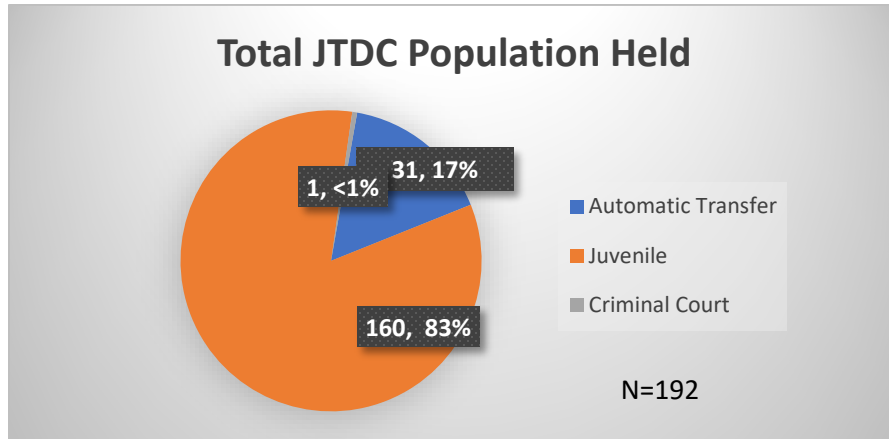

Daily Data Dashboard – September 5, 2024
Demographics for JTDC Population
Thursday Morning Midnight Count

Total # of probation Involved youth¹: 1,325

¹ Probation Active: Any youth who is pending sentencing with an active social history, has been formally placed on probation or supervision with Cook County Juvenile Probation on the date of the report.

*Age, Gender and Race for Criminal Court population (N=1) is not represented in this report.

Daily Data Dashboard – September 5, 2024
Demographics for JTDC Population
Thursday Morning Midnight Count