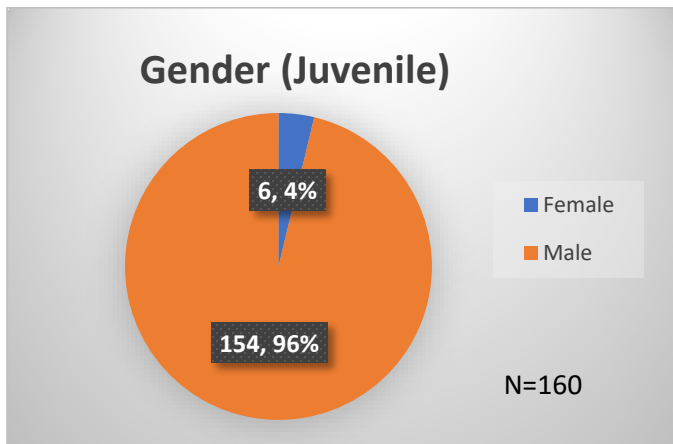

Daily Data Dashboard – September 5, 2024
Demographics for JTDC Population
Thursday Morning Midnight Count

Total # of probation Involved youth¹: 1,325

¹ Probation Active: Any youth who is pending sentencing with an active social history, has been formally placed on probation or supervision with Cook County Juvenile Probation on the date of the report.

*Age, Gender and Race for Criminal Court population (N=1) is not represented in this report.

Daily Data Dashboard – September 5, 2024
Demographics for JTDC Population
Thursday Morning Midnight Count