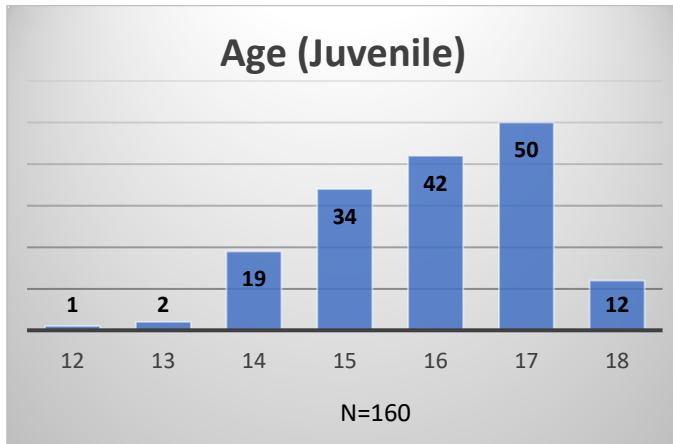

Daily Data Dashboard – September 5, 2024
Demographics for JTDC Population
Thursday Morning Midnight Count

Total # of probation Involved youth¹: 1,325

¹ Probation Active: Any youth who is pending sentencing with an active social history, has been formally placed on probation or supervision with Cook County Juvenile Probation on the date of the report.

*Age, Gender and Race for Criminal Court population (N=1) is not represented in this report.

Daily Data Dashboard – September 5, 2024
Demographics for JTDC Population
Thursday Morning Midnight Count